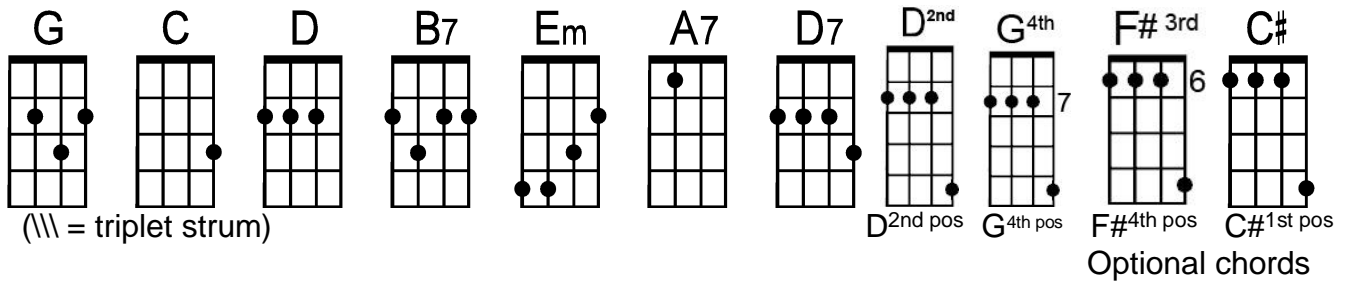

Making Love, Ukulele Style (Key of G)

by Paul Weinrick and Charlie Hayes (1957)

Intro vamp: A7 . D7 . | G . . . | A7 . D7 . | G . .

. | G \ \\ \\ . | C | D | G . . .
 Making love, uku-le-le style, you don't have to be, in Wai-ki-ki

C | G |
Chorus: Strolling a--long be-neath the star-light

C | G |
 Dreaming a lover's dream for two

B7 | Em |
 Soon you will see her/his eyes are star-bright

. | A7 | D7 |
 As the uku-lele magic comes through

C | G |
Chorus: Strolling a--long be-neath the star-light

C | G |
Dreaming a lover's dream for two

B7 | Em
Soon you will see her/his eyes are star-bright

. | A7 | D7
As the uku-lele magic comes through

. | G\ \\\ | . | C | D | G
So if you, want to sa-tis-fy, the one you love, all else a-bove,

. | G\ \\\ | . | C | D | D²\ C#\ D² .
Take a tip, and be sure to try, the uku-lele style

| D | G\ D\ G\
The uku-lele style of making love!

San Jose Ukulele Club
(v4 – 6/7/19)