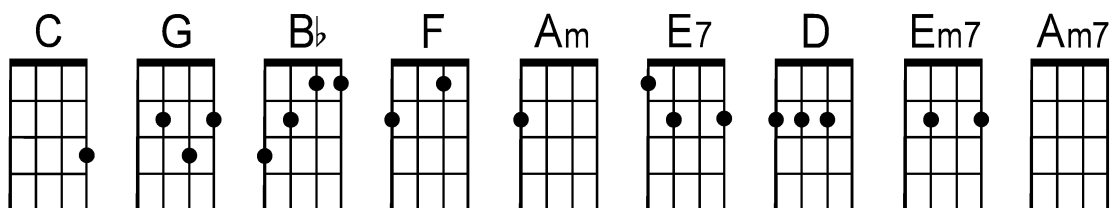

Never, My Love

by Don and Dick Addrisi (1967)

(To play in original key, capo 1st fret)

Intro (-Riff-----)

. . | C . . . | | | |

A —————

E —0-1-3————— 0-1-3————— 0-1-3—————

C —————

Low G —4>5————— 4>5————— 4>5—————

(sing e)

C . . | G . . . | B \flat . . . | F . C . |
 You ask me if there'll come a time when I grow tired of— you
 Am . . . | C . . . | F . . . | C . . . |
 Never, my— love— never, my— love— (-Riff-----)

C . . | G . . . | B \flat . . . | F . C . |
 You won-der if this heart of mine will lose its de-sire for— you
 Am . . . | C . . . | F . . . | C . . . |
 Never, my— love— never, my— love—

Chorus:

E7 . . . | Am . . D . . | G . . C . . |
 What makes you think love— will end when you know that my whole life—
 | F . . . | | Em7\ --- --- --- | Am7\ --- --- --- | --- ---
 de-pends— On you?— (on you—) (-Riff-----)

C . . | G . . . | B \flat . . . | F . C . |
 Da-ta-ta Da da da da Da— Da-ta-ta Da-ta-ta da—
 Am . . . | C . . . | F . . . | C . . . |
 Never, my— love— never, my— love— (-Riff-----)

C . . | G . . . | B \flat . . . | F . C . |
 You say you fear I'll change my mind, and I won't re-quire— you
 Am . . . | C . . . | F . . . | C . . . |
 Never, my— love— never, my— love—
 (never, my— love—) (never, my— love—)