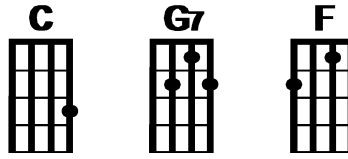

# Oh! Susanna

Count: 1 – 2 – 3

**C** **G7**  
Oh, I come from Alabama with an ukulele on my knee.  
**C** **G7** **C**  
I'm goin' to Lou'siana, my Su - sanna for to see.  
**C** **G7**  
It rained all night the day I left, the weather it was dry.  
**C** **G7** **C**  
The sun so hot I froze to death. Su - sanna, don't you cry.

## CHORUS:

**F** **C** **G7**  
Oh, Susanna, oh don't you cry for me,  
**C** **G7** **C**  
For I come from Alabama with an ukulele on my knee.

## Ending: (retard)

**G7** **C(3)**  
with an ukulele on my knee.