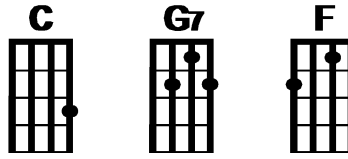

Oh! Susanna

Count: 1 – 2 – 3

C **G7**
Oh, I come from Alabama with an ukulele on my knee.
C **G7** **C**
I'm goin' to Lou'siana, my Su - sanna for to see.
C **G7**
It rained all night the day I left, the weather it was dry.
C **G7** **C**
The sun so hot I froze to death. Su - sanna, don't you cry.

CHORUS:

F **C** **G7**
Oh, Susanna, oh don't you cry for me,
C **G7** **C**
For I come from Alabama with an ukulele on my knee.

Ending: (retard)

G7 **C(3)**
with an ukulele on my knee.