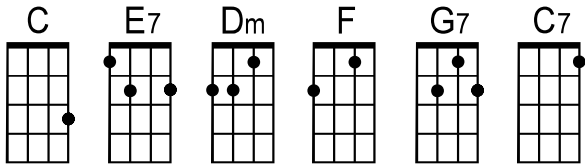

On the Road Again

By Willie Nelson (1979)

(to play in original key (E) capo 4th fret.)

Intro: F . G7 . | C . . . | F . G7 . | C . .

. | C | | E7 |
 On the road a-gain. Just can't wait to get on the road a-gain

. | Dm
 The life I love is making music with my friends

| F G7 . . . | C
 And I can't wait to get on the road a-gain.

. | C | | E7 |
 On the road a-gain, goin' places that I've never been

. | Dm
 Seeing things that I may never see a-gain

- | C | | E7 |
 Is on the road a-gain. Just can't wait to get on the road again

. | Dm
 The life I love is making music with my friends

| F G7 . . . | C
 And I can't wait to get on the road a-gain.

Instr: A -----
 E----- 0-0-0----- 0-1-0----- 0-0-0----- 0-1-0----- 0----- 0-1-111-3-0-00-0-----
 C----- 3----- 2-0----- 3----- 2-0----- 2-2-1-2----- 2-0-----
 G----- 0-0-----

. | Dm
 The life I love is making music with my friends

| F G7 . . . | C
 And I can't wait to get on the road a-gain.

| F G7 . . . | C | F . G7 . | C . . . G7/ C/
 And I can't wait to get on the road a-gain