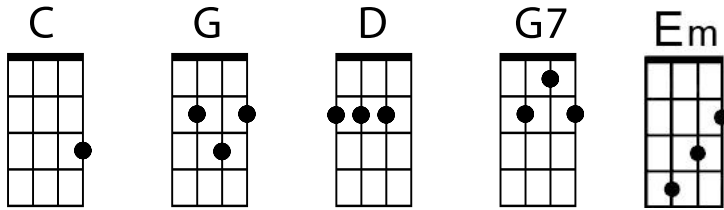

# On the Wings of a Nightingale (Key of G)

by Paul McCartney (1984, written for the Everly Brothers)

**Intro:** G . . . | . . D\ | G . . . | . . D\ |

G . . . | D . . . | G7 . . . | C . . . |  
When I love—, I get a feeling like I'm travel-ling through the sky—

C . . . | G . . . | . . D\ |  
On the wings of a nigh-tin-gale—

G . . . | D . . . | G7 . . . | C . . . |  
As I ride—, my head is reeling, but I don't even won-der why—

C . . . | G . . . | D . . . | . . .  
On the wings of a nigh-tin-gale I'll fly—

C . . . | G . . . | . . D\ |  
On the wings of a nigh-tin-gale—

G . . . | D . . . | G7 . . . | C . . . |  
And if you like—, We'll fly to-gether to the land of e-ter—nal sun,

C . . . | G . . . | D . . . | . . .  
On the wings of a nigh-tin-gale I'll fly—

C . . . . | G . . . . |  
On the wings of a nigh-tin-gale.

C . . . . | G . . . . |  
On the wings of a nigh-tin-gale.

C . . . . | G . . . . | D . . . . | G7 . . . . | C . . . . |  
On the wings of a nigh-tin-gale, fly-----y-----y-----