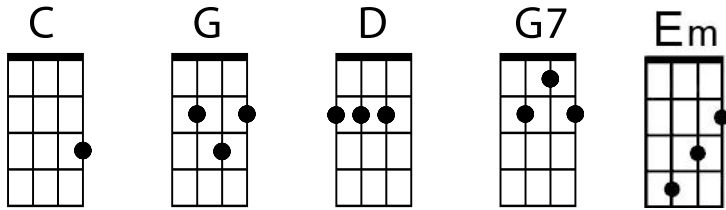

# On the Wings of a Nightingale (Key of G)

by Paul McCartney (1984, written for the Everly Brothers)

**Intro:** G . . . | . . D \ \ | G . . . | . . D \ \ |

G . . . | D . . . | G7 . . . | C . . . |  
When I love—, I get a feeling like I'm travel-ling through the sky—

C . . . | G . . . | . . D \ \ |  
On the wings of a nigh-tin-gale—

G . . . | D . . . | G7 . . . | C . . . |  
As I ride—, my head is reeling, but I don't even won-der why—

C . . . | G . . . | D . . . | . . .  
On the wings of a nigh-tin-gale I'll fly—

**Chorus:** . . | C . . . | D . . . | G . D . | Em . . . |  
High a-bove, land and sea I'll be thinking of you— and— me—

Em . . . | . . . | D . . . | . . . |  
Couldn't ask for a bet-ter place to be—

Em . . . | C . . . |  
Oh, I can feel something happen-ing

C . . . . | G . . . . |  
On the wings of a nigh-tin-gale.

C . . . . | G . . . . |  
On the wings of a nigh-tin-gale.

C . . . . | G . . . . | D . . . . | G7 . . . . | C . . . . |  
On the wings of a nigh-tin-gale, fly-----y-----y-----