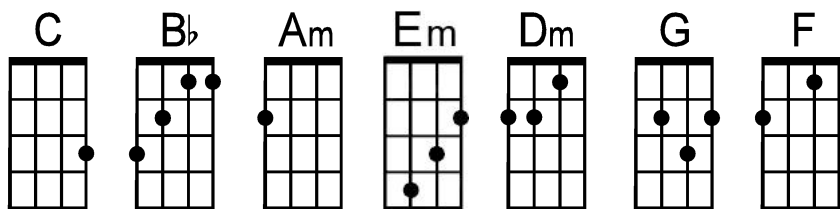

Poison Ivy

By Jerry Leiber & Mike Stoller (1959)

Intro:
& Riff

1 2 & 3 & 4 & | 1 2 ^d & 3 & 4 | 1 2 & 3 & 4 & | 1 2 & 3 & 4

C | C\ C\ B \flat \ -- B \flat \ C\ | C | C\ C\ B \flat \ -- B \flat \ C\

a-----0-----0-----0-----0-----0-----0-----0-----0-----

e-----0-3-----3-----0-3-----3-----0-3-----3-----0-3-----3-----

c-0-----2-----0-----2-----0-----0-----2-----0-----2-----0-----

Low g-----3-----3-----3-----3-----

|C |C\ C\ B \flat \ -- B \flat \ C\ |C |C\ C\ B \flat \ -- B \flat \ C\

She comes on like a ro---se but ev'ry-body kno-ows

|C |C\ C\ B \flat \ -- B \flat \ C\ |C\ --- --- --- |--- *C/Mm (*Bend low C note)

She'll get you in du--utch You can look but you better not touch

--- --- |Am | |Em |

|C |C\ C\ B \flat \ -- B \flat \ C\ |C |C\ C\ B \flat \ -- B \flat \ C\

She's pretty as a daisy-y but look out man, she's crazy-y

|C |C\ C\ B \flat \ -- B \flat \ C\ |C\ --- --- --- |--- *C/Mm

She'll really do you i---in if you let her get under your skin