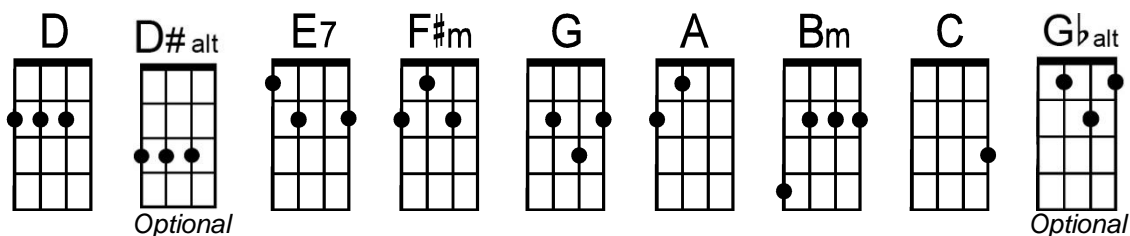

Ramble On Rose

by Robert Hunter and Jerry Garcia (1971)

Intro: D \ \ --- . | | D \ \ --- . | |
(sing a)

D | D# \ | E7 | |
 Just like— Jack the Ripper— Just like— Mojo— Hand—
 F#m | G | D | G | A | |
 Just like— Billy— Sunday— In a shot-gun rag-time ba-a-and—
 D | D# \ | E7 | |
 Just like— New York— City— Just like— Jer-i—co—
 F#m | G | D | G | A | | F#m A \ |
 Pace the halls— and climb the walls— and get out when they blow—

Chorus: D | | G | | G \ | Gb \ |
 Did you say your name was Rambl-in' Ro-o-ose—?
 E7 | | G | D |
 Ramble on ba-by— Settle down ea—sy—
 A \ \ --- . | | A \ \ --- --- | D | |
 Ramble on Rose—

D | | D# \ | E7 | |
 Just like— Jack and Jill— Mama told the sail-or—
 F#m | G | D | G | A | |
 One heat up and one cool down, leave— nothin' for the tail-or—
 D | | D# \ | E7 | |
 Just like— Jack and Jill— Papa told the jail-er—
 F#m | G | D | G | A | | F#m A \ |
 One go up— and one go down— Do your-self a fa-vor—

Chorus: D | | G | | G \ | Gb \ |
 Did you say your name was Rambl-in' Ro-o-ose—?
 E7 | | G | D |
 Ramble on ba-by— Settle down ea—sy—
 A \ \ --- . | | A \ \ --- --- | D | |
 Ramble on Rose—

Bridge: Bm | | C | |
 I'm gon-na sing you— a hundred verses in rag-time—
 Bm | | C | G |
 I know this song— it ain't— never gonna e-e-end—
 Bm | | C | |
 I'm gonna march you up and down— the lo—cal county line—

E7 | G | D |
Ramble on ba-by— Settle down ea—sy—

A \ \ --- . | . A \ --- --- | D | |
Ramble on Rose—

Bridge: Bm | C | |
I'm gon-na sing you— a hundred verses in rag-time—

Bm | C | G |
I know this song— it ain't— never gonna e-e-end—