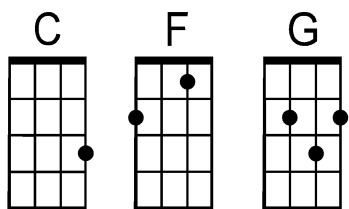

Red Red Wine (full version-key of C)

by Neil Diamond (1967) as sung by UB40

To play along with the UB40 cover, capo up one fret (Key of C#)

. . | C . F . | G . F . . | C . F . | G .
Red, red wine goes to my head