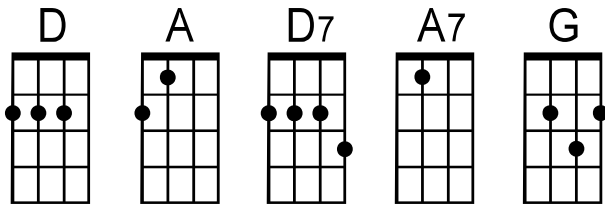

Red River Valley

by Traditional (1870's)

(sing a d f#)

From this val-ley they say you are leaving—

We shall miss your bright eyes and sweet smile—

For you take with you all of the sunshine—

That has bright-ened our path- ways a-while—

Chorus: Come sit by my side if you love me—

Do not hast-en to bid me a-dieu—

Just re-mem-ber the Red River Val-ley—

And the cow-boy that loved you so true—

For a long time my dar-ling I've wait-ed—

For the sweet words you ne-—ver would say—

Now at last all my fond hopes have vanished—

For they say that you're go-—ing a-way—

Instr:

Chord progression: D A D A

A— 0

E— 2 2 2 0 0 2 0 2 2 3 2 0

C— 2 2 2 2

Low G— 2 2

Chord progression: D D7 G A A7 D

A— 0 0

E— 3 2 2 0 0 2 3 0 2 0

C— 2 1 2 2

Low G— 4 4 2

As you go to your home on the prairie-----

May you ne--ver for-get those sweet hours-----

That we spent in the Red River Val-ley-----