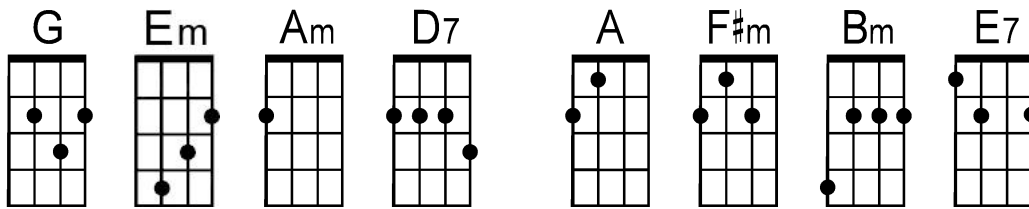

Silhouettes

by Bob Crewe and Frank Slay (1957)

Triplet strum

Intro: G . Em . | Am . D7 \ \ | G . Em . | Am . D7 \ \ |
 Ah-ah ah-ah ah-ah ah— Ah-ah ah-ah ah-ah ah—

G . Em . | Am . D7 . | G
 Took a walk and passed your house— late last night
 . Em . | Am . D7 . | G
 All the shades were pulled and drawn— way down tight
 . Em . | Am . D7 . | G
 From with-in, a dim light cast— two silhouettes on the shade
 . | Em . Am . | D7 .
 Oh, what a love—ly couple— they ma—ade.

G . Em . | Am . D7 . | G
 Put his arms a-round your waist— held you tight
 . Em . | Am . D7 . | G
 Kisses I could almost taste— in the night
 . Em . | Am . D7 . | G
 Wondered why I'm not the guy— whose silhouette's on the shade
 . Em . | Am . D7 . |
 I couldn't hide— the tears in my ey—eyes

G \ \ \ \ \ G \ \ \ \ \ | G7 \ \ \ \ \ \ E7 \ \ \ \ \ \ |
 (Ba-ba-ba Ba-ba-ba Ba-ba-ba ba-ba-ba Ba-ba-ba ba-ba-ba Ba-ba-ba ba-ba-ba)

A | F#m | Bm | E7 | A
 Rushed down to your house with wings— on my feet
 F#m | Bm | E7 | A
 Love you like I never loved— you my sweet
 F#m | Bm | E7 | A
 Vowed that you and I would be— two silhouettes on the shade
 F#m | Bm | E7 |
 All of our days— two silhouettes on the shade—

Ending: A (----*tacit*-----) A~~~~~
 Two silhouettes on the shaaaaade!

San Jose Ukulele Club

(v2 - 5/3/16)