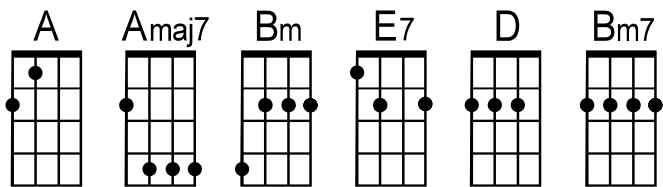

Snowbird (original key)

by Gene MacLellan

A Amaj7 Bm
Be-neath this snowy man- tle, cold and clean,
E7 A
the un- born grass lies waiting for it's coat to turn to green
A Amaj7 Bm
The snowbird sings the song he always sings
E7 A
And speaks to me of flowers that will bloom again in spring

A Amaj7 Bm
When I was young, my heart was young then, too
E7 A
Anything that it would tell me, that's the thing that I would do
A Amaj7 Bm
But now I feel such emp- ti- ness with- in
E7 A
For the thing I want the most in life is the thing that I can't win.

A Amaj7 Bm
Chorus: Spread your tiny wings and fly a- way
E7 A
And take the snow back with you where it came from on that day
A Amaj7 Bm
The one I love for- ever is un- true
E7 A
And if I could, you know that I would fly away with you

Chorus

E7 D, Bm7 A
Ending: Yea, if I could you know that I would fly..... away with you.