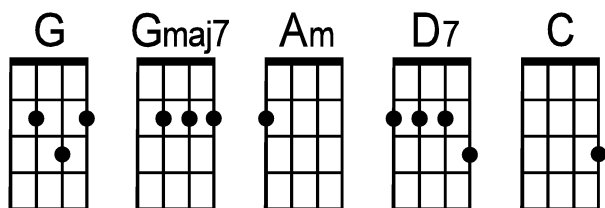

# Snowbird (Key of G)

by Gene MacLellan (1969)

**Intro:** G . | Gmaj7 . | Am . | . . | D7 . | . . | . . | G . | . . |

(sing g)

| G . | Gmaj7 . | Am . | . .  
Be -neath this snow-y mantle, cold and clean—

| D7 . | . . | . . | G . | . .  
the un-born grass lies waiting for its coat to turn to green—

| G . | Gmaj7 . | Am . | . .  
The snow-bird sings the song he always sings—

| D7 . | . . | . . | G . | . .  
And speaks to me of flow-ers that will bloom a-gain in spring—

| G . | Gmaj7 . | Am . | . .  
When I was young, my heart was young then, too—

**Chorus:** G . | Gmaj7 . | Am . | . .  
Spread your tin-y wings and fly a-way—

| D7 . | . . | . . | G . | . .  
And take the snow back with you where it came from on that day—

| G . | Gmaj7 . | Am . | . . |  
The one I love for - ever is un-true—

. |D7 . | . . |C . | . . |  
Yeah, if I could you know that I would fly-y-y-y—

Am . |G . | . . |G\  
A-way with you—

**San Jose Ukulele Club**  
(v2d - 1/7/19)