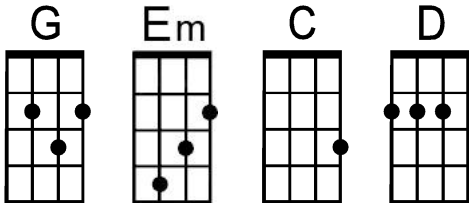

Stand By Me (Key of G)

by Ben E. King, Jerry Lieber and Mike Stoller (1960)

Intro: G . . . | | Em . . . | | C . . . | D . . . | G . . . | . . .

. | G . . . | | Em . . . |
When the night has come, and the land is dark

. | C . . . | D . . . | G . . . |
and the moon is the on-ly light we'll see—

. | G . . . | | Em . . . |
No I won't be a-fraid, no I won't be a-fraid

. | C . . . | D . . . | G . . . |
just as long as you stand, stand by me—

Chorus: . | G . . . | G . . . | | Em . . . |
So dar-lin' dar-lin' stand— by me— oh stand— by me—

. | C . . . | D . . . | G . . . |
oh stand— stand by— me, stand by— me—

. | G . . . | | Em . . . |
If the sky, that we look u-pon, should tumble and fall

Chorus: . | G . . . | G . . . | | Em . . . |
And dar-lin' dar-lin' stand— by me— oh stand— by me—

. | C . . . | D . . . | G . . . |
oh stand— stand by— me, stand by— me—

. | G . . . | | G . . . | | Em . . . |
When-ever you're in trouble won't you stand— by me oh— stand by me—