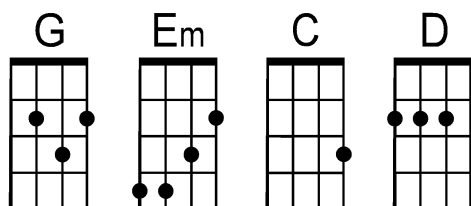

Stand By Me (Key of G)

by Ben E. King, Jerry Lieber and Mike Stoller (1960)

Intro: G . . . | | Em . . . | | C . . . | D . . . | G . . . | . . .

. . . . G . . . | | Em . . . |

When the night has come, and the land is dark

. | C . . . | D . . . | G . . . | . . .

and the moon is the on-ly light we'll see.

. | G . . . | | Em . . . |

No I won't be a-fraid, no I won't be a-fraid

. | C . . . | D . . . | G . . .

just as long as you stand, stand by me.

Chorus: . | G . . . | G . . . | | Em . . . |

So dar-lin' dar-lin' stand by me oh stand by me

. | C . . . | D . . . | G . . . |

oh stand stand by me, stand by me.

. | G . . . | | Em . . . |

If the sky, that we look u-pon, should tumble and fall

Chorus: . | G . . . | G . . . | | Em . . . |

And dar-lin' dar-lin' stand by me oh stand by me

. | C . . . | D . . . | G . . . |

oh stand whoa, stand by me, stand by me.

. . . . G | G . . . | | Em . . . |

When-ever you're in trouble won't you stand by me oh stand by me ,