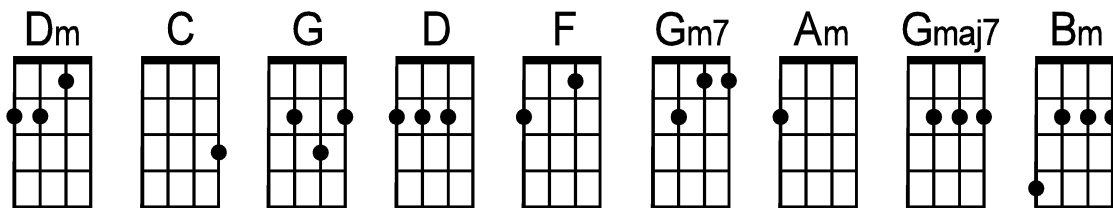

Summer Breeze (Key of D)

by James Seals and Dash Crofts (1972)

Dm . . . | C . G . | Dm . . . | C . G . |

A -----3-0-----3-0-----

E -----1-----3-1-0-----1-----3-1-0-----

C -----2-----2-0-2-----2-----2-0-2-----

G -----

(sing a)

D . F . . . | C . . . G . | D . F . . |

See the curtains hangin' in the window in the evening on a Friday ni— i— ight—

D . F . . . | C . . . G . | D |

A little light a shinin' through the window lets me know every-thing's all ri— ight—

Chorus: Gm7 . . . | Am |

Summer breeze— makes me feel fine—

Gm7 . . . | F | A-0-1-3-1-0-----

Blowin' through the jasmine in my mi— ind E-----1--

Gm7 . . . | Am |

Summer breeze— makes me feel fine—

Gm7 . . . | F | A-0-1-3-1-0-----

Blowin' through the jasmine in my mi— ind E-----1--

Bridge: **Dm** . . . | **C** . . . | **G** . . . |
 Sweet days of sum— mer, the jasmine's in bloom—
Dm . . . | **C** . . . | **G** . . . |
 July is dressed up and playin' her tune—
 . . . | **Gm7** . . . | **Am** . . . |
 And I come home— from a hard day's work
 . . . | **Gm7** . . . | **Am** . . . | **Gmaj7** . . . | **Bm** . . . |
 And you're waitin' there— not a care— in the wo—o—or—orld—