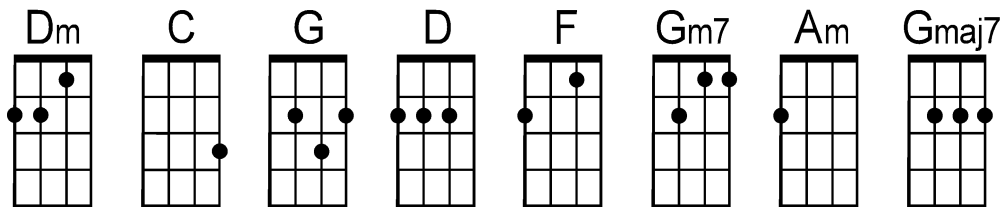

Summer Breeze (Key of D)

by James Seals and Dash Crofts (1972)

Dm . . . | C . G . | Dm . . . | C . G . |

A -----3-0-----3-0-----1-----3-1-0-----

E -----1-----3-1-0-----1-----3-1-0-----

C -----2-----2-0-2-----2-----2-0-2-----

G -----

D . . . F . . . | C . . . G . . . | D . . . F . . . |

See the curtains hangin' in the window, in the evening on a Friday ni— i— ight—

D . . . F . . . | C . . . G . . . | D |

A little light a shinin' through the window, lets me know every-thing's all ri— ight—

Chorus: Gm7 | Am |

Summer breeze—, makes me feel fine—

Gm7 | F | A --0-1-3-1-0----- |

blowin' through the jasmine in my mi— ind E -----1---

Gm7 | Am |

Summer breeze—, makes me feel fine—

Gm7 | F | A --0-1-3-1-0----- |

blowin' through the jasmine in my mi— ind E -----1---

Bridge:

Dm | C | G |
Sweet days of sum— mer, the jasmine's in bloom—

Dm | C | G |
July is dressed up and playing her tune

. | Gm7 | Am |
And I come home— from a hard day's work