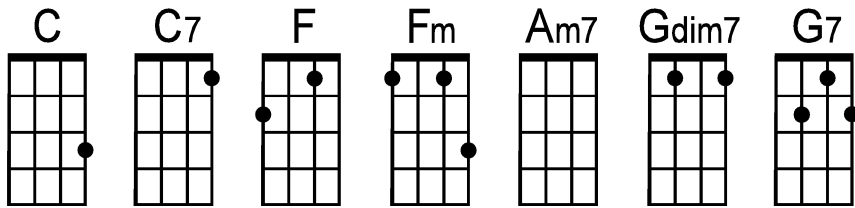

Sweet Leilani

by Harry Owens (1934)

Sing G

• | C • C7 • | F • Fm • |
Sweet Lei-la—ni— heavenly flow-ow—er—

C • G7 • | C • Am7 Gdim7 | G7
Nature fashioned roses kissed with dew— (my sweet Le-ilani— eh)

• F • | C • Am7 Gdim7 | G7 • F • | C • •
And then she placed them in a bow-er (my lovely Lei-lani— eh) It was the start— of you—

• | C • C7 • | F • Fm • |
Sweet Lei-la—ni— heavenly flow-ow—er—

C • G7 • | C • Am7 Gdim7 | G7
Tropic skies are jealous as they shine— (my sweet Lei-lani— eh)

• F • | C • Am7 Gdim7 | G7 • F • | C • •
I think they're jealous of your blue eyes— (oh lovely Lei-lani— eh) Jealous be-cause— you're mine—

Instrumental:

• | C • C7 • | F • Fm • | C • G7 • | C • Am7 Gdim7 | G7
• F • | C • Am7 Gdim7 | G7 • F • | C • •

• | C • C7 • | F • Fm • |
Sweet Lei-la—ni— heavenly flow-ow—er—

C • G7 • | C • Am7 Gdim7 | G7
I dreamed of para-dise for two— (my sweet Lei-lani— eh)

• F • | C • Am7 Gdim7 | G7
You are my para-dise com-pleted— (my lovely Lei-lani— eh)

• F \ G7 \ | C \
You are my dream— come— true—

San Jose Ukulele Club

(v3- 7/9/16)