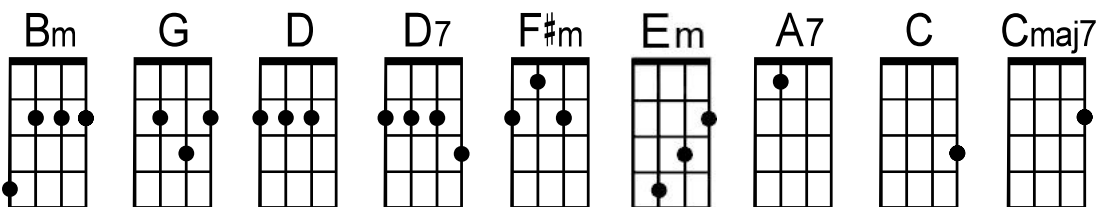

The Long and Winding Road (Key of D)

by Paul McCartney (1970)

to play in original key, Eb,
capo up one fret

(sing d)

Bm . . . | G ' . . ' . | D . . . | G . . . |
 The long and wind-ing road— tha-at— leads— to your— door—
 . . F#m . . | Bm . . . | Em . . . A7 . . | D7 . . . |
 Will never— disap-pear— I've seen that road— be-fo-o-re—
 G . F#m . . | Bm . . . | Em . . . A7 . . | D . . . |
 It al-ways leads me here lead me to your— door—
 | Bm . . . | G ' . . ' . | D . . . | G . . . |
 The wild and win-dy- night that the— rain— washed a—way—
 . . F#m . . | Bm . . . | Em . . . A7 . . | D7 . . . |
 Has left a pool of tears— crying for the day-ay-ay—
 G . F#m . . | Bm . . . | Em . . . A7 . . | D . . . |
 Why leave me stand-ing here— let me know— the way—

Bridge:

D . . . G . . | D . . . Em\ A7\ |
 Many times— I've been a-lone and many times— I've cried
 D . . . G . . | D . . . Em\ A7\ |
 Anyway— you'll never know— the many ways— I've tried

| Bm . . . | G ' . . ' . | D . . . | G . . . |
 But still they lead me— back— to the— long— wind-ing road—
 . . F#m . . | Bm . . . | Em . . . A7 . . | D7 . . . |
 You left me— stand-ing here— a long, long time a—go-o-o—
 G . F#m . . | Bm . . . | Em . . . A7 . . | D . . . |
 Don't leave me— wait-ing here— lead me to your door—

Instrumental:

D . . . | G . . . | D . . . | Em . A7 . |
 D . . . | G . . . | D . . . | Em . A7 . |

| Bm . . . | G ' . . ' . | D . . . | G . . . |
 But still they lead me— back— to the— long— wind-ing road—
 . . F#m . . | Bm . . . | Em . . . A7 . . | D7 . . . |
 You left me— stand-ing here— a long, long time a—go-o-o—
 G . F#m . . | Bm . . . | Em . . . A7 . . | D . . . |
 Don't leave me— wait-ing here— lead me to your door—