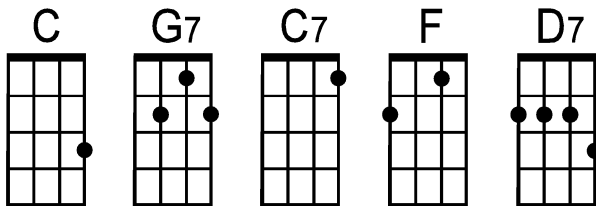

# Tiny Bubbles (Hua Li'i)

by Leon Pober (1966)

**Intro:** D7 . G7 . | C . A7 . | D7 . G7 . | C\ --

-- -- | C . . . | . . . | G7 . . . | . . .  
 Ti—ny bub-bles— in— the wine—  
 . . . | . . . | . . . | C . . . | . . .  
 make— me hap-py— make me feel fine.  
 . . . | C . . . | C7 . . . | F . . . | . . .  
 Ti—ny bub-bles— make me warm all o—ver—  
 . . . | C . . . | G7 . . . | C . . . | C7 . . .  
 with a feelin' that I'm gon-na love you 'til the end of time—

**Bridge:** . . | F . . . | . . . | C . . . | . . .  
 Now here's to the gold—en moon— and here's to the sil'vry sea—  
 . . | D7 . . . | . . . | G7 . . . | G7\ --  
 and most-ly here's a toast— to you and me—

-- -- | C . . . | . . . | G7 . . . | . . .  
 Ti—ny bub-bles, (*ti—ny bub-bles*) in— the wine— (*in— the wine—*)  
 . . . | . . . | . . . | C . . . | . . .  
 make— me hap-py— (make— me hap-py), make me feel fine— (make me feel fine—)  
 . . . | C . . . | C7 . . . | F . . . | . . .  
 Ti—ny bub-bles, (*ti—ny bubbles*) make me warm all o—ver—  
 . . . | C . . . | G7 . . . | C . . . | C7 . . .  
 with a feelin' that I'm gon-na love you 'til the end of time—