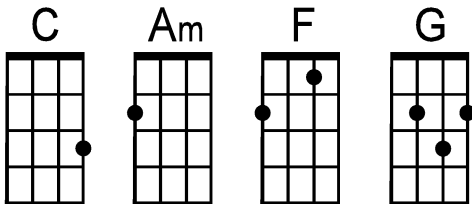

Up on the Roof (Key of C)

by Gerry Goffin and Carole King (1962)

C Am
When this old world starts getting me down and

F G | C
People are just too much for me to fa-ace-----

| C Am |
I climb way up to the top of the stairs and

F G | C |
All my cares just drift right into space-----

F |
On the roof it's peaceful as can be-----

| C Am | F G
And there the world be-low don't bother me-----

| C Am
So when I come home feelin' tired and beat

| F G | C
I'll go up where the air is fresh and sweet-----

| C Am |
I'll get a-way from the hustling crowd and

F G | C |
All that rat-race noise down in the street-----

F |
On the roof that's the only place I know-----

| C Am | F G \
Where you just have to wish to make it so-----

--- | C Am | F G | C
(Let's go up on the roof) ----- *Instrumental:* -----

| F |
At night the stars put on a show for free-----

| C Am | F G \
and darling you can share it all with me-----