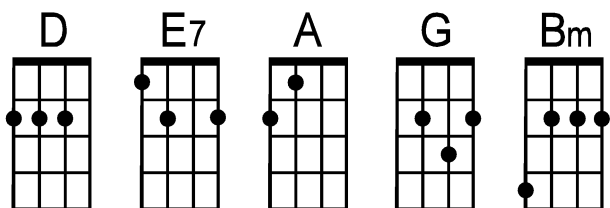

Waterloo

by Benny Andersson and Bjorn Ulvaeus

Intro: D . . . | | |

. | D . . . | E7 . . . | A . G . | A . . .
My, my, at Wa-ter-loo Na-po-leon did sur-ren-der

. | D . . . | E7 . . . | A . G . | D . A . | Bm . . .
Oh yeah, and I have met my des-ti-ny in quite a simi-lar way

. | | | E7 | A . G . | D . A . |
The histor-y book on the shelf is always re-peating it-self

D | | G | |
Chorus: Water-loo I was de-feated, you won the war,

A | | D | A' : : : |
Water-loo promise to love you for-ever more.

D | | G | |
Water-loo couldn't es-cape if I wanted to,

A | | D | |
Water-loo knowing my fate is to be with you, Wo wo wo wo

A | | D | | | |
Water-loo final-ly facing my Water-loo

. | D . . . | E7 . . . | A . G . | A . . .
My my I tried to hold you back but you were strong-er