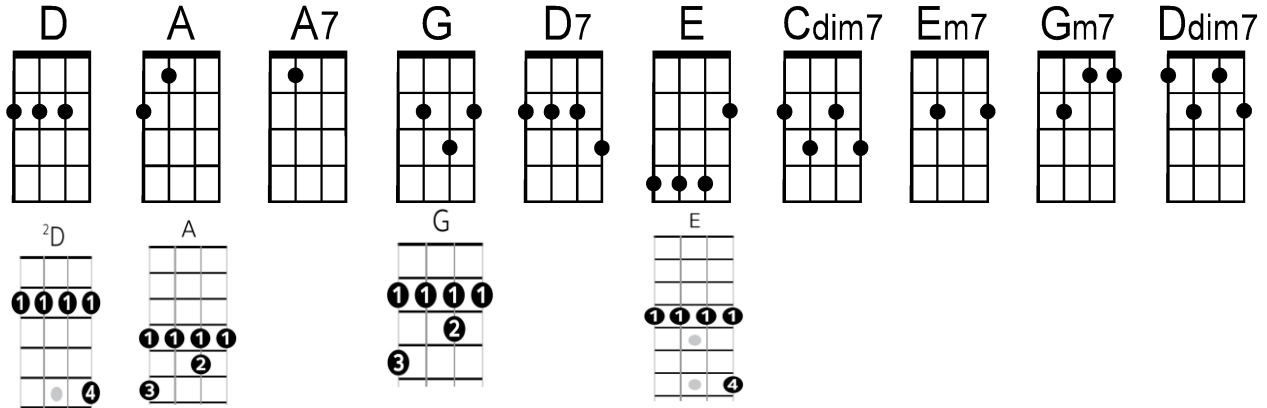

When the Red Red Robin Comes Bob Bob Bobbin' Along

by Harry Woods (1926)

D
A
D
A7
 When the red, red robin comes bob, bob bobbin' a-long, a -long
D
A
D
D7
 There'll be no more sobbin' when he starts throbbin' his old, sweet song.

G⁽²⁾
 Wake up, wake up you sleepy head
D⁽²⁾
 Get up, get up, get out of bed.
E⁽²⁾
 Cheer up, cheer up, the sun is red.
A⁽²⁾
C^{dim}
Em7
A7
 Live, love, laugh and be happy

D
A
D
A7
 What if I've been blue, now I'm walkin' through fields of flowers
D
A
D
D7
 Rain may glisten, but still I listen for hours and hours.

G
Gm7
 I'm just a kid again, doin' what I did again.
D
D^{dim}
 Singin' a song
D
A
D
 When the red, red robin comes bob, bob bobbin' a-long.