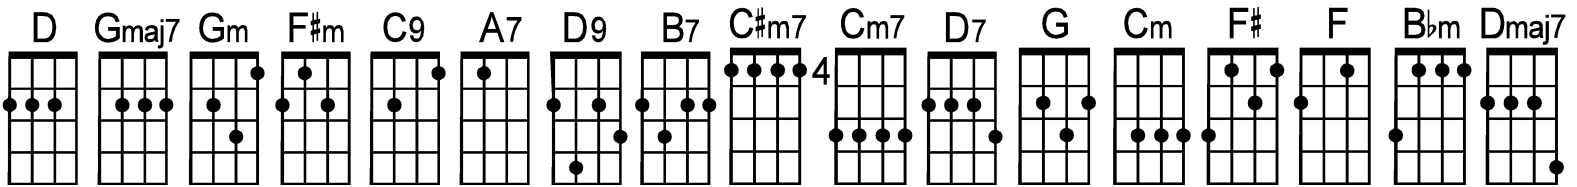

Where Did the Summer Go?

by Jim Beloff (2002)

D . . . | G_{Maj7} G_m F#_m . |

An-other summer's gone a-gain and left me low—

C₉ . A₇ . D₉ . B₇ . |

How did the time— go by— so fast—?

G_{Maj7} . G_m . | D . C#_{m7} \ Cm₇ \ |

Instrumental: (whistling)

D . . . | G_{Maj7} G_m F#_m . |

C₉ . A₇ . | D₉ . B₇ . |

G_{Maj7} . G_m . | D . D₇ . |

Bridge: G . Cm . | G . Cm . | G .
Wasn't it just— yester-day— The start of va-cation—

C_m . | G* . F# . | F . B_{bm} . | F .
the end of rou-tine— And oh, how we need— to play—

B_{bm} . | F . B_{bm} . | F . A₇ . |
Some sweet recre-ation— a new change of scene—

D . . . | G_{maj7} G_m F#_m . |
An-other autumn's come to take us home a-gain—

C9 . A7 . | D9 . B7 . |
Pleasant e-nough— but I still want to know—

G_{Maj7} . G_m . | D . Bb7 .
Where did the summer— Where did the summer—

G_{Maj7} . G_m . | D . **DMaj7**\
Where did the summer— go—?

San Jose Ukulele Club
(v3 - 9/11/18)