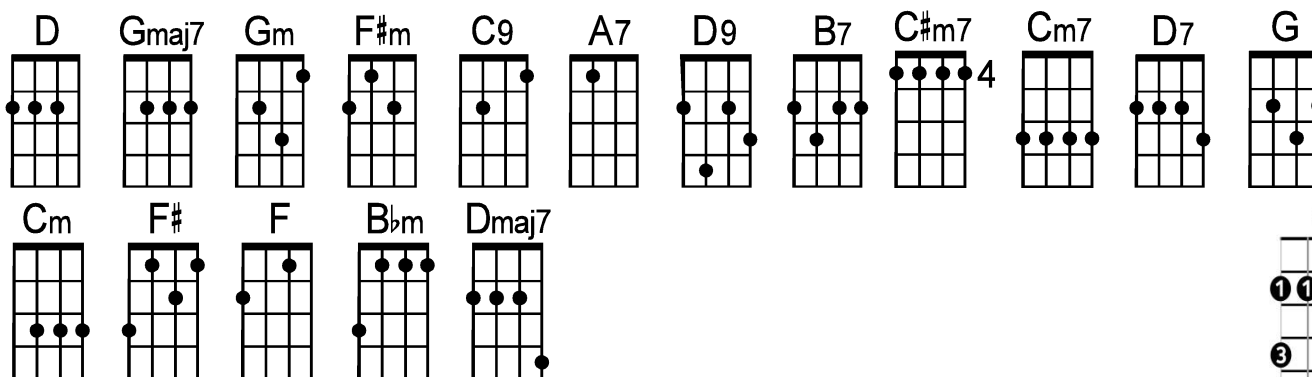

Where Did the Summer Go?

By Jim Beloff (2002)

Verse 1

D |Gmaj7 Gm F#m .
 Another summer's gone a-gain and left me low
 C9 A7 D9 B7 |Gmaj7 Gm D . C#m7 Cm7
 How did the time go by so fast?..... Where did the summer go?

Verse 2

D |Gmaj7 Gm F#m .
 Another winter's on its way with lots of snow,
 C9 A7 D9 B7 |Gmaj7 Gm D . D7 .
 Burying memories deep in the past... Where did the summer go?

Bridge:

G Cm G Cm G Cm G* . F# .
 Wasn't it just yes-ter-day, The start of vac-a-tion.. .the end of rou-tine.
 F Bbm F Bbm F
 And oh, how we nee --e- ed to play, Some sweet recre-a-tion.....
 Bbm F A7
 a new change of scene

Verse 3

D |Gmaj7 Gm F#m .
 Another autumn's come to take us home a-gain,
 C9 A7 D9 B7 |Gmaj7 Gm D . C#m7 Cm7
 Pleasant e-nough, but I still want to know..... Where did the summer go?

Instrumental : same chords as Verse 2, while whistling.