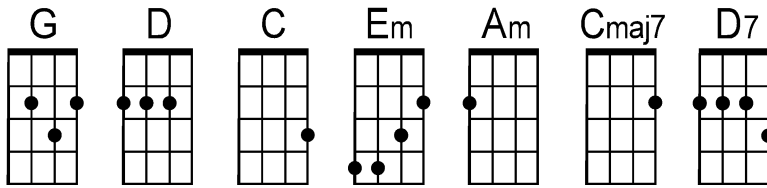

Yellow Submarine

by John Lennon and Paul McCartney

G\ D\ . . C\ G\ . .
In the town, where I was born,
Em\ Am\ . . Cmaj7\ D\ . .
Lived a man, who sailed to sea.
G\ D\ . . C\ G\ . .
And he told us of his life
Em\ Am\ Cmaj7\ D\
In the la-a-and of submar-ines.

G D . . C G
So we sailed up to the sun
Em Am Cmaj7 D
Till we fou-ou-ound the sea of green.
G D . . C G
And we lived, be-neath the waves
Em Am . . Cmaj7 D7
In our yellow sub-ma-rine.

G D G
Chorus: We all live in a yellow submarine, yellow submarine, yellow submarine.
G D G
We all live in a yellow submarine, yellow submarine, yellow submarine.

D . . C G
And our friends are all on board,
Em Am . . Cmaj7 D
Many more of them, live next door.
G D . . C G
And the band be-gins to play (*play trumpet/kazoo bit*)

G D G
Chorus: We all live in a yellow submarine, yellow submarine, yellow submarine.
G D G
We all live in a yellow submarine, yellow submarine, yellow submarine.

Chorus: G D G
We all live in a yellow submarine, yellow submarine, yellow submarine.

G D G
We all live in a yellow submarine, yellow submarine, yellow submarine.

San Jose Ukulele Club
(tweaked 7/1/14)