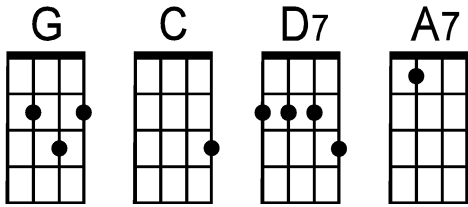

# Your Cheatin' Heart - in G

by Hank Williams

**Intro:** G . . . | C . . . | D7 . . . | G . . . |

(sing d)

G\ (--Tacet-----) | G . . . | . . . . . | C . . . . |  
Your cheat-in' heart \_\_\_\_\_ will make you weep \_\_\_\_\_

. . . . . | D7 . . . . | . . . . . | G . . . . |  
— You'll cry and cry \_\_\_\_\_ and try to sleep \_\_\_\_\_

G\ (--Tacet-----) | G . . . . | . . . . . | C . . . . . |  
— But sleep won't come \_\_\_\_\_ the whole night through \_\_\_\_\_

. . . . . | D7 . . . . | . . . . . | G . . . . |  
— Your cheat-in' heart \_\_\_\_\_ will tell on you \_\_\_\_\_

**Chorus:** G\ (--Tacet-----) | C . . . . | . . . . . | G . . . . . |  
— When tears come down \_\_\_\_\_ like fall-in' ra—ain \_\_\_\_\_

**Chorus:** G\ (--*Tacet*-----) | C . . . | . . . | G . . . |  
 — When tears come down————— like fall-in' ra—ain—  
 . . . | A7 . . . | . . . | D7 . . . |  
 — You'll toss a—round————— and call my name—  
 D7\ (--*Tacet*-----) | G . . . | . . . | C . . . |  
 — You'll walk the floor————— the way I do—  
 . . . | D7 . . . | . . . | G . . . | . D7\ G\  
 — Your chea-tin' heart————— will tell on you—