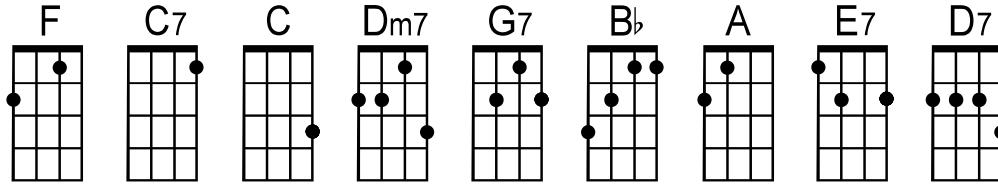

Chickery Chick

Composer: Music by: Sidney Lippman © 1943
Lyricist: words: Sylvia Dee

Intro:

F **C7** **F** **C** **F**
Once there lived a chicken who would say "Chick-chick" "Chick Chick" all day.
F **C7** **F** **Dm7** **G7** **C7**
Soon that chick got sick & tired of just "Chick-chick" so one morning he started to say:

Chorus:

F **C7**
Chickery Chick Cha-la Cha-la. Checka-la romei in a bananika,
F **Bb**
Bollika wollika, can't you see?

F **C7** **F**
Chickery Chick is me. (Repeat chorus once).

Bridge:

A **E7** **A** **E7**
Ev'ry time you're sick & tired of just the same old thing;
A **E7** **A**
Sayin' just the same old words all day.
C **G7** **C** **G7** **C**
Be just like the chicken who found something new to sing:
D7 **G7** **C7**
Open up your mouth & start to say: Oh!