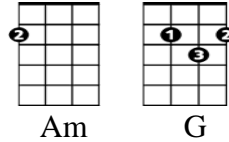

Shady Grove

Count: 1 - 2 - 3 - 4

CHORUS:

Am G Am
Shady Grove, my little love, Shady Grove I say.
G Am G Am
Shady Grove, my little love, I'm bound to go a - way

Retard Ending: Am G Am G Am/
Shady Grove, my little love, I'm bound to go a - way.

Am G Am
Cheeks as red as the blooming rose, eyes of the deepest brown, you
G Am G Am
are the darling of my heart. Stay 'till the sun goes down.

CHORUS

Am G Am
Peaches in the summertime, apples in the fall, If
G Am G Am
I can't have my pretty little miss, I'll have no one at all.