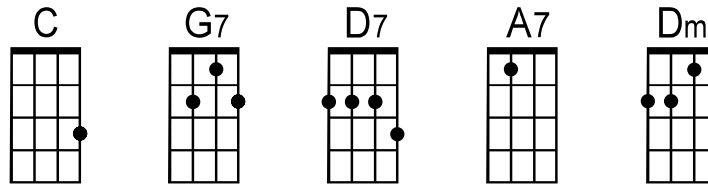

When My Sugar Walks Down the Street

By: Gene Austin, Jimmy McHugh, Irving Mills 1924

C

When my sugar walks down the street

G7

C

All the little birdies go TWEET, TWEET, TWEET.

C

G7

And, in the evening when the sun goes down

G7

C

It's never dark when she's around.

C

D7

She's so affectionate and I'll say this:

G7

C

When she kisses me I sure stay kissed.

A7

Dm

When my sugar walks down the street,

Dm

G7