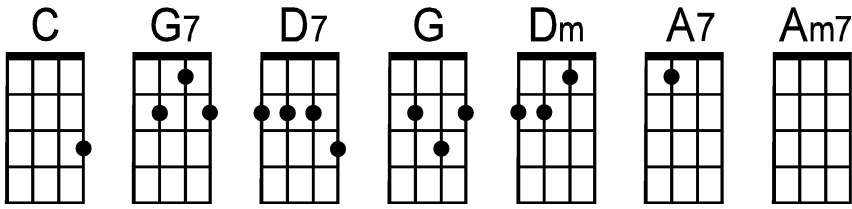

# Let it Snow! Let it Snow! Let it Snow! (Key of C)

by Sammy Cahn and Jule Styne (1945)

(sing g)

Oh, the weather out-side is fright-ful— But the fire— is so— de-light-ful—  
 And since we've no place to go— Let it snow, let it snow, let it snow—

It doesn't show signs of stop-ping— And I brought— some corn— for pop-ping—  
 The lights are turned way down low— Let it snow, let it snow, let it snow—

**Bridge:** When we final-ly kiss good night— How I'll hate going out in the storm—  
 But if you really hold me tight— All the way home I'll be warm—

## Instrumental:

C . G7 . | C . . . | C . D7 . | G . . . |  
 Dm . A7 . | Dm . . . | G . G7 . | C . . .

**Bridge:** When we final-ly kiss good night— How I'll hate going out in the storm—  
 But if you really hold me tight— All the way home I'll be warm—