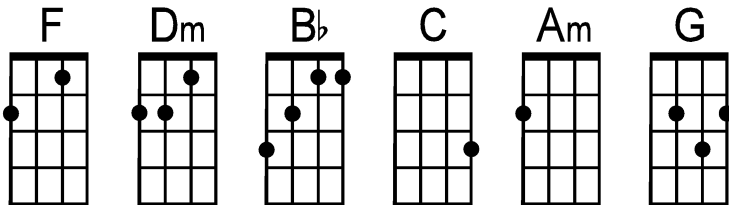

Rockin' Around the Christmas Tree (key of F)

by Johnny Marks (1958)

Intro: F . Dm . | Bb . C . | F . Dm . | Bb . C . |

(sing C)

F . Dm . | F . Dm . | C . . . | . . . |
 Rockin' a—round— the Christ-mas tree at the Christ-mas par-ty hop

. . . | C . . . | C . . . | F . . . |
 Mistle-toe hung where you can see every coup-le tries to stop

F . Dm . | F . Dm . | C . . . | . . . |
 Rockin' a—round— the Christ-mas tree, let the Christ-mas spir-it ring—

Bridge: Bb . . . | . . . | Am . . . | . . . |
 You will get a sen-ti-men-tal feel-ing, when you hear—

Dm . . . | . . . | G\ --- --- --- | C\ --- --- --- |
 Voic-es sing-ing "let's be jol—ly, deck the halls with boughs of ho-ol-ly"