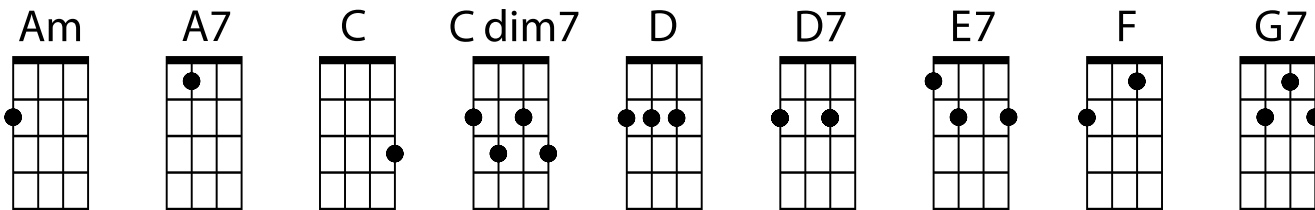

Aba Daba Honeymoon

by Arthur Fields and Walter Donovan (1914)

C | |
 "Aba daba daba daba daba daba dab" means "Monk, I love but you."

E7 | Am |
 "Baba daba dab" in monkey talk, means "Chimp, I love you too."

F Cdim7 | C A7 |
 Then the big ba-boon, one night in June, he married them and very soon,
 D7 G7 | C |
 They went up-on their aba daba honey-moon.

Am | |
 Way down in the Congo land lived a happy chimpan-zee.

D | G7 |
 Swingin' and singin' in their honky tonky way.

C | |
 "Aba daba daba daba daba daba dab" means "Monk, I love but you."

E7 | Am |
 "Baba daba dab" in monkey talk, means "Chimp, I love you too."

Fast

C | |
“Aba daba daba daba daba dab” means “Monk, I love but you.”

E7 |Am |
“Baba daba dab” in monkey talk, means “Chimp, I love you too.”

|F Cdim7 |C A7 |
Then the big ba-boon, one night in June, he married them and very soon,