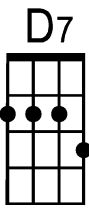

Always Look on the Bright Side of Life

By Eric Idle (1979)

(Slow)
(sing b)

a)

Some-things in life are bad— they can really make you sad—
 Other things just make you swear and curse—
 When you're chewing on life's gristle— don't grumble give a whistle
 and this'll help things turn out for the best—

(Key change)

A . F#m . | Bm7 . E7 . | A . F#m . | Bm7 . E7 . |
 Al— ways look on the Bright— si—ide of life (----whistle-----)
 A . F#m . | Bm7 . E7 . | A . F#m . | Bm7 . E7 . |
 Al— ways look on the Right— si—ide of life (----whistle-----)
 A . F#m . | Bm7 . E7 . | A . F#m . | Bm7 . E7 . |
 Al— ways look on the Light— si—ide of life (----whistle-----)
 A . F#m . | Bm7 . E7 . | A . F#m . | Bm7 . E7 . | A |
 Al— ways look on the Bright— si—ide of life (----whistle-----)