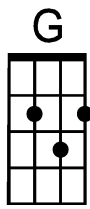

Always Look on the Bright Side of Life

By Eric Idle (1979)

(Slow)
(sing b)

a)

Some-things in life are bad— they can really make you sad—
 Other things just make you swear and curse—
 When you're chewing on life's gristle— don't grumble give a whistle
 and this'll help things turn out for the best—

Chorus: And al-ways look on the bright— si-ide of life— (----whistle-----)
 Come on al-ways look on the right— si-ide of life— (----whistle-----)

For life is quite ab-surd— and death's the final word
 You must always face the curtain with a bow—
 For-get a-bout your sin, give the audi-ence a grin
 En-joy it, it's your last chance any— how—

(Key change)

A . F#m . | Bm7 . E7 . | A . F#m . | Bm7 . E7 . |
 Al— ways look on the Bright— si—ide of life (----whistle-----)
 A . F#m . | Bm7 . E7 . | A . F#m . | Bm7 . E7 . |
 Al— ways look on the Right— si—ide of life (----whistle-----)
 A . F#m . | Bm7 . E7 . | A . F#m . | Bm7 . E7 . |
 Al— ways look on the Light— si—ide of life (----whistle-----)
 A . F#m . | Bm7 . E7 . | A . F#m . | Bm7 . E7 . | A |
 Al— ways look on the Bright— si—ide of life (----whistle-----)