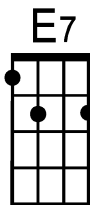

Always Look on the Bright Side of Life

By Eric Idle (1979)

(Slow)
(sing b)

a)

Some-things in life are bad— they can really make you sad—
 Other things just make you swear and curse—
 When you're chewing on life's gristle— don't grumble give a whistle
 and this'll help things turn out for the best—

(Key change)

A . F#m . | Bm7 . E7 . | A . F#m . | Bm7 . E7 . |
 Al— ways look on the Bright— si—ide of life (----whistle-----)
 A . F#m . | Bm7 . E7 . | A . F#m . | Bm7 . E7 . |
 Al— ways look on the Right— si—ide of life (----whistle-----)
 A . F#m . | Bm7 . E7 . | A . F#m . | Bm7 . E7 . |
 Al— ways look on the Light— si—ide of life (----whistle-----)
 A . F#m . | Bm7 . E7 . | A . F#m . | Bm7 . E7 . | A |
 Al— ways look on the Bright— si—ide of life (----whistle-----)