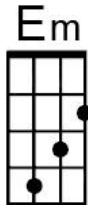

Always Look on the Bright Side of Life

By Eric Idle (1979)

(Slow)
(sing b)

a)

Some-things in life are bad— they can really make you sad—
 Other things just make you swear and curse—
 When you're chewing on life's gristle— don't grumble give a whistle
 and this'll help things turn out for the best—

(Key change)

A . F#m . | Bm7 . E7 . | A . F#m . | Bm7 . E7 . |
 Al— ways look on the Bright— si—ide of life (----whistle-----)
 A . F#m . | Bm7 . E7 . | A . F#m . | Bm7 . E7 . |
 Al— ways look on the Right— si—ide of life (----whistle-----)
 A . F#m . | Bm7 . E7 . | A . F#m . | Bm7 . E7 . |
 Al— ways look on the Light— si—ide of life (----whistle-----)
 A . F#m . | Bm7 . E7 . | A . F#m . | Bm7 . E7 . | A |
 Al— ways look on the Bright— si—ide of life (----whistle-----)