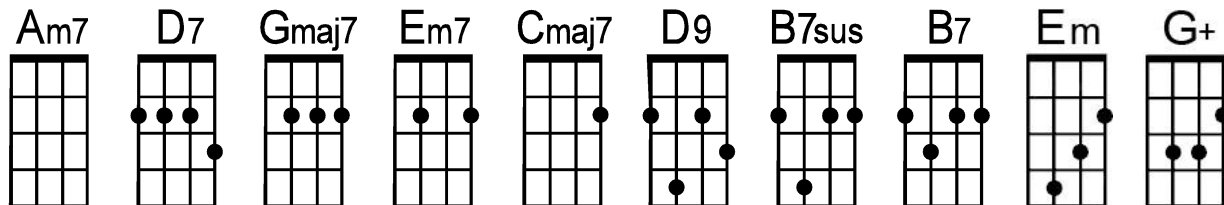

Autumn Leaves

by Joseph Kosma and Jacques Prevert (1947)

(sing e)

(---tacet---) Am7 . . . | D7 . . . | Gmaj7 . Em7 . | Cmaj7
 The falling leaves----- drift by my win---dow-----

. . . | D9 . B7sus . | B7 . . . | Em . G+ . | Em7
 The au---tumn leaves----- of red and gold-----

. . . | Cmaj7 . Am7 . | D7 . . . | Gmaj7 . Em7 . | Cmaj7
 I see your lips----- the sum-mer kiss---es---

. . . | D9 . B7sus . | B7 . . . | Em . . . | . . .
 The sun-burned hands----- I used to hold-----

. . . | D9 . . . | B7 . . . | Em . G+ . | Em7
Bridge: Since you went----- a---way, the days grow long-----

. . . | Am7 . . . | D7 . . . | Em7 . . . | Cmaj7 .
 And soon I'll hear----- old win-ter's song-----

. . . | Am7 . . . | D7 . . . | Em7 . . . | Cmaj7 .
 And soon I'll hear----- old win-ter's song-----

. . . | D9 . B7sus . | B7 . . . | Em . . . | . . .
 But I miss you most of all----- my dar-----ling---