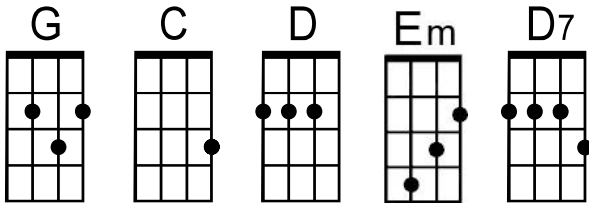

Brown-Eyed Girl

by Van Morrison (1967)

Intro: G . . . | C . . . | G . . . | D . . . |
 A—2—2—5—3—2—7—9—10—9—7—2—3—5—3—2—0—0— x 2
 E—3—5—7—5—3—8—10—12—10—8—3—5—7—5—3—2—2—3—2—

(sing d)

G . . . | C . . . | G . . . | D . . . |
 Hey, where did we go— days when the rains came—
 G . . . | C . . . | G . . . | D . . . |
 Down in the ho-llow— playin' a new game—
 G . . . | C . . . | G . . . | D . . . |
 Laughin' and a run-nin' (hey, hey) skippin' and a jumpin'—
 G . . . | C . . . | G . . . | D . . . |
 In the mis— ty morn-ing fog with our hearts a thumpin'—

. | C . . . | D . . . | G . . . | Em . . . |
 And you— my brown-eyed— girl—
 C . . . | D . . . | G . . . | D7 . . . |
 You— my— y— brown-eyed— girl—

G . . . | C . . . | G . . . | D . . . |
 Whatever hap-pened— to Tuesday and So Slow—
 G . . . | C . . . | G . . . | D . . . |
 Goin' down to the old mine— with a tran- sis- tor ra— di— o
 G . . . | C . . . | G . . . | D . . . |
 Standin' in the sun-light— laugh-in' Hidin' be-hind a rainbow's— wall—
 G . . . | C . . . | G . . . | D . . . |
 Slippin' and a slid—in' All a-long— the water— fall

. | C . . . | D . . . | G . . . | Em . . . |
 With you— my brown-eyed— girl—
 C . . . | D . . . | G . . . | D7 . . . |
 You— my— y— brown-eyed— girl—

D7 . . . | . . . | . . . | G
 Do you re-mem-ber when— we used to sing

G . . . | C . . . | G . . . | D . . . |
So hard to find my way— now that I'm all on my own
G . . . | C . . . | G . . . | D . . . |
I saw you just the other— day— my, how you have— grown—
G . . . | C . . . | G . . . | D . . . |
Cast my memory back there— Lord. Some-times I'm over-come thinkin' bout it
G . . . | C . . . | G . . . | D . . . |
Makin' love in the green grass— be— hind— the sta— di— um