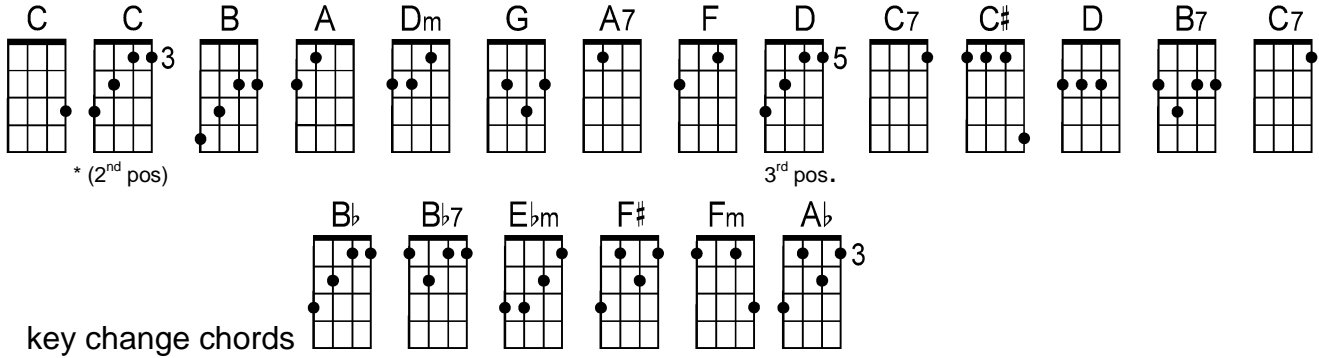

# Crazy (with key change)

By Willie Nelson

Intro: C . . . . Dm . . . . F . . Em . . Dm . . G7 . .  
(oo oo oo oo)

C \*C/ B/ A Dm . . . . .  
I'm crazy . . . crazy for feelin' so lonely,  
. G G7 C.. A7.. Dm . . G7 . .  
I'm crazy, crazy for feelin' so blue.  
C \*C/ B/ A Dm  
I knew . . . you'd love me as long as you wanted,  
G G7 C Dm B7 C7(2)  
and then someday, you'd leave me for somebody new.

(walk-up) a -----  
e --0--0--1--1--2--2--3--  
c --0--0--2--2--3--3--4--  
g -----

F C B, \*C, C#  
Worry, why do I let myself worry? . . . (ah ah ah)  
D(3) D7 G.. F.. G7 . . . .  
Wond'r in' what in the world did I do?

C \*C/ B/ A Dm . . . . .  
I'm crazy, . . . for thinking that my love could hold you  
. F Em Dm A7  
I'm crazy for tryin' and crazy for cryin'  
F G C  
And I'm crazy for loving you.

**\*Key change:** C# C#/ C/ Bb Ebm . . . . .  
I'm crazy, . . . for thinking that my love could hold you  
. F# Fm Ebm Bb7  
I'm crazy for tryin' and crazy for cryin'  
F# Ab C#  
And I'm crazy for loving you.