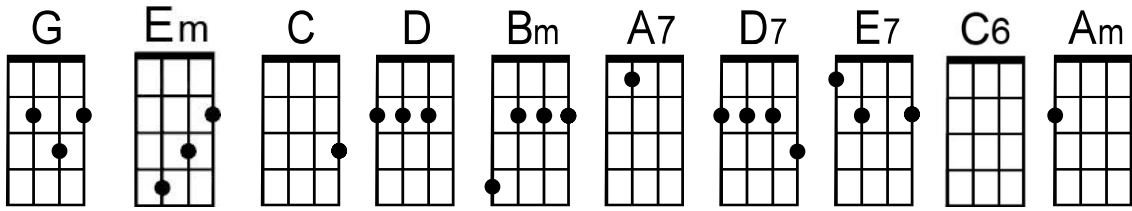

# Crocodile Rock

by Elton John and Bernie Taupin (1972)

**Intro:** G . . . | . . . | Em . . . | . . . | C . . . | . . . | D . . . | . . .

(sing a)

G . . . | . . . | Bm . . . | . . . |  
 I re-member when rock was young, me and Susie had so much fun  
 C . . . | . . . | D . . . | . . . |  
 Holding hands and skimmin' stones, had an old gold Chevy and a place of my own  
 G . . . | . . . | Bm . . . | . . . |  
 But the biggest kick I ever got, was doing' a thing called the Croco-dile rock  
 C . . . | . . . | D . . . | . . . |  
 While the other kids were rockin' 'round the clock, we were hoppin' and boppin'  
 . . . | . . . |  
 To the Croco-dile Rock, well

**Chorus:** Em . . . | . . . | A7 . . . | . . . |  
 Croc rockin' is some-thin' shockin' when your feet just can't keep still  
 D7 . . . | . . . | G . . . | . . . |  
 I never knew me a better time and I guess I never will  
 E7 . . . | . . . | A7\ -- -- -- | A7\ -- --  
 Oh, Lawdy mamma, those Fri-day nights, when Su-sie wore her dress-es tight  
 -- | D7 . . . | . . . | Am\ - C6\ - | Am\ C6\ Am . |  
 And the Croc Rockin' was o-o-out of si-i-i-i-ight  
 G . . . | . . . | Em . . . | . . . |  
 Laaaaaaaaaaaaa la-la, la-la, laaaaaaaaaaaaaaaaa la-la, la-la  
 C . . . | . . . | D . . . | . . . |  
 Laaaaaaaaaaaaa la-la la-la laaaaaaaaaaaaa

**Chorus:** Em . . . | . . . | A7 . . . | . . . |  
 Croc rockin' is some-thin' shockin' when your feet just can't keep still  
 D7 . . . | . . . | G . . . | . . . |  
 I never knew me a better time and I guess I never will