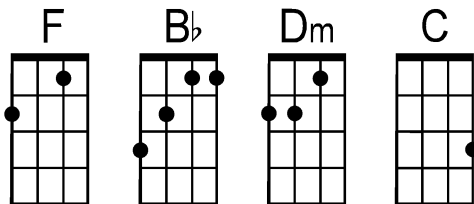

(You're the) Devil in Disguise

by Bernie Baum, Bill Giant and Florence Kaye (1963)

Chorus starts with a slow "Calypso" strum

Verse * is in Double-time with a "Rock-a-billy" feel.

Intro: (*Double-time) **Bb** . . . **C** . . . **F** \ --- --- ---
 (Bass c c c c c c c c)

Chorus: You look like an an-gel, (look like an an-gel) walk like an an-gel (walk like an an-gel)

Bb | **C** | **C** \
 Talk like an an-gel but I got wise-----

* (-----*tacit*-----) | **F** | **Dm**
 You're the devil in dis-guise Oh yes, you are-----

. | **F** | **Dm** |
 the devil in dis-guise-----, mm mm mm

Verse: * **F** | **Dm** | **Dm** | **Dm** |
 I thought that I was in Hea-ven, but I was su-re sur--prised

* **F** | **Dm** | **Bb** | **C** | **F** \ --- --- ---
 Hea-ven help me, I didn't see, the de-vil in your eyes.