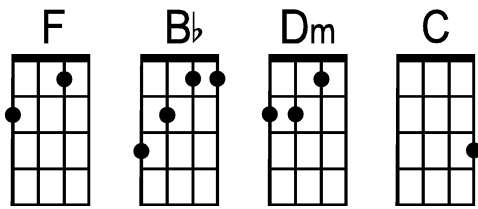

# (You're the) Devil in Disguise

by Bernie Baum, Bill Giant and Florence Kaye (1963)

Chorus starts with a Slow "Calypso" strum

Verse \* is in Double-time with a 'Rock-a-billy' feel.

**\*Fast** (Double-time)

**Intro:** Bb ' . ' C ' . ' | F \ --- --- ---  
(Bass c c c c c c c)

(sing c)

**Slow:** You | F Look like an an—gel | (Look like an an—gel)

Walk like an an—gel | (Walk like an an—gel)

Bb Talk like an an—gel | but I got | C wise—