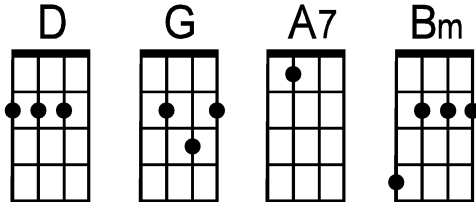

# Doo Wah Diddy Diddy (Key of D)

by Jeff Barry and Ellie Greenwich (1963)  
(as sung by Manfred Mann)

To play in original key (E) capo up two frets

**Intro:** D . . . | G . D . | D . . . | G . D\ --- |

(sing a)

There she was— just a- walkin' down the street, singin'

D . . . | G . D . |  
"Doo wah diddy diddy dum diddy doo"

Snappin' her fingers and shufflin' her feet, singin'

G . D . | G . D\  
"Doo wah diddy diddy dum diddy doo"

She looked good (looked good) She looked fine (looked fine)

G\ | D\ G\ D\ G\ | D\ G\ D\ ---  
She looked good, she looked fine and I nearly lost my mind

D . . . | G . D . |  
Be-fore I knew it, she was walkin' next to me, singin'

· · · · · | G . . D \ |  
"Doo wah diddy diddy dum diddy doo"

--- | --- G \ D \ --- | --- G \ D \ |  
Well, I'm hers (I'm hers) she's mine (she's mine)

G \ | D \ G \ D \ G \ | D \ G \ A7 . . | . . . . |  
I'm hers, she's mine, wedding bells are gonna chime—