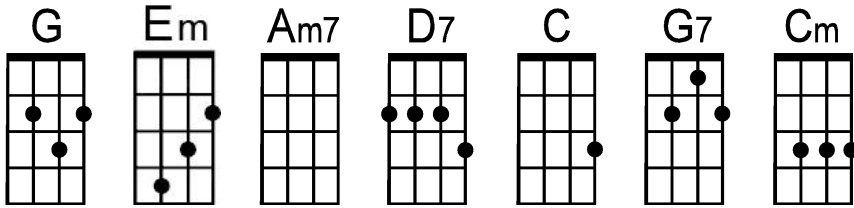

Goodnight Sweetheart Goodnight

by Calvin Carter and James "Pookie" Hudson (1953)

(sing b)

(sing d) --- | **G** . | **Em** . | **Am7** . | **D7**
Chorus: duh-Duhduh-duh-Duh Good-night sweet-heart well—it's time to go-o—

. | **G** . | **Em** . | **Am7** . | **D7**
doh-Duhduh-duh-Duh Good-night sweet-heart well—it's time to go-o—

. | **G** . | **G7** . | **C** . | **Cm** .
doh-Duh-duh-Duh I hate to leave you, but I really must say——

| **G**\ --- | **Am7**\ --- | **G** . | **G**\
Oh, Good-night sweet-heart good-ni-ight——

--- | **G** . | **Em** . | **Am7** . | **D7**
doh-Duhduh-duh-Duh Good-night sweet-heart well—it's time to go-o—

. | **G** . | **Em** . | **Am7** . | **D7**
doh-Duhduh-duh-Duh Good-night sweet-heart well—it's time to go-o—

. | **G** . | **G7** . | **C** . | **Cm** .
doh-Duh-duh-Duh I hate to leave you, but I really must say——

| **G**\ --- | **Am7**\ --- | **G** . | **G7**
Oh, Good-night sweet-heart good-ni-ight——

. | **Am7** . | . | **G** . | . | **Am7** . | **Cm** . | **G** .
Well—it's three— o'clock— in the mornin'— Baby— I just can't—get right

G7 . | **Am7** . | **Cm** . | **G** . | **E7** .
Well—I hate to leave you, baby— don't mean may-be—

| **Em** . | . | **D7**\ --- | ---
Be-cause I love you so. duh-Duhduh-duh-Duhduh-duh-

--- | **G** . | **Em** . | **Am7** . | **D7**
Chorus: duh-Duhduh-duh-Duh Good-night sweet-heart well—it's time to go-o—

. | **G** . | **Em** . | **Am7** . | **D7**
doh-Duhduh-duh-Duh Good-night sweet-heart well—it's time to go-o—

. | **G** . | **G7** . | **C** . | **Cm** .
doh-Duh-duh-Duh I hate to leave you, but I really must say——

| **G**\ --- | **Am7**\ --- | **G** . | **G7** . |
Oh, Good-night sweet-heart good-ni-ight——