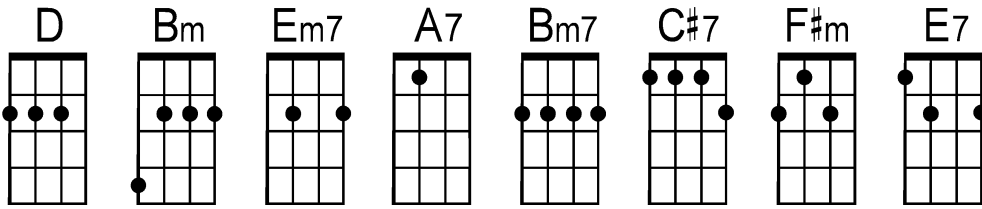

# Hold Me, Thrill Me, Kiss Me (Key of D)

by Harry Noble (1952)

D . Bm . | Em7 . A7 . |  
Hold me, hold me, never let me go un-til you've

D . Bm7 . | Em7 . A7 . |  
Told me, told me, what I want to know and then just

Bm . F#m . | Em7 . A7 . | D . Bm . | Em7 . A7 . |  
Hold me, hold me, make me tell you I'm in love with you—

D . Bm . | Em7 . A7 . |  
Thrill me, (*thrill me*), Thrill me, (*thrill me*), walk me down the lane where shadows

D . Bm7 . | Em7 . A7 . |  
Will be, (*will be*) will be, (*will be*) hiding lovers just the same as

Bm . F#m . | Em7 . A7 . | D . Em7 . | D . . .  
We'll be, we'll be, when you make me tell you I love you—

D . Bm . |Em7 . A7 . |D . Bm . |  
Kiss me, kiss me, never, never, never let me go——

(Kiss me, kiss me,)

Em7 . A7 . |D\  
Never, never, never let me go——

**San Jose Ukulele Club**

(v2a - 8/22/17)