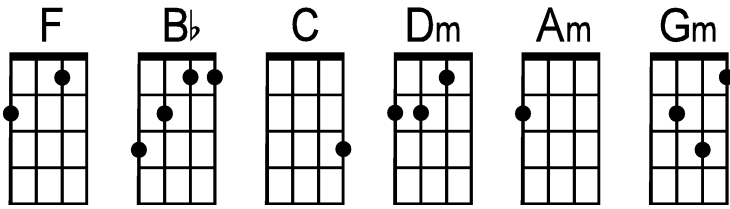

# I Love My Dog

by Lindy Gravelle

**Intro:** F . . .

(sing A Bb C)

From the moment that I met him, he was the true com-panion for my heart—  
We walked and talked to-gether and vowed we would never be a-part—  
It didn't take us long and we were spending nights to-gether in a king size bed—  
I've never known a love like this it goes be-yond what human words have said

**Chorus:** I love my dog— (woof) I love my dog— (woof)  
He's the best friend that I've ever had from his tail— to his nose—  
He's al-ways a-round Don't let me down  
Never drops the ba—all—all I love my dog—

**Chorus:**      --- | **Bb** . . . | **F** . . .  
 I love my dog— (woof) I love my dog— (woof)  
                  | **F** . . . | **C** . . .  
 He's the best friend that I've ever had from his tail— to his nose—  
                  | **Dm\** --- **Am\ Bb** . . . | **Dm\** --- **Am\ Bb**  
 He's al-ways a-round                      Don't let me down  
                  | **C** . **C\** --- | **F** . . .  
 Never drops the ba—all—all I love my dog—  
                  | **C** . . . | **C7** . **C7\**  
 Never drops the ba—all—all— o—woooooo  
                  | **F** . . . **C\ F\**  
 I love my dog—