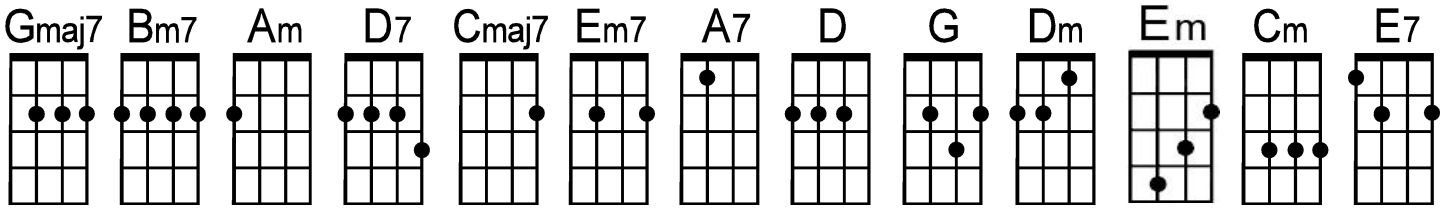

I'll Be Home for Christmas (original key of G)

by Kim Gannon, Walter Kent and Buck Ram (1943)

Intro: Gmaj7 . Bm7 . | Am . D7 . | Gmaj7 . Bm7 . | Am . D7\ ---

(sing g b a g f#)

| Cmaj7\ -- Bm7\ -- | Am\ -- Em7\ -- | Am\ -- Am\ -- | Gmaj7\ -- -- --

I'm dream-ing to-night-- of a place I love, even more-- than I usually do-----

| Cmaj7\ -- Bm7\ -- | Am\ -- Em7\ -- | A7\ -- -- -- | D\ -- -- -- |

And al-though I know-- it's a long road back-- I prom-ise you-----

G . A7 . | D . . . | Em7 . Dm . | Am . . . |

I'll-- be home-- for Christ-mas-- you-- can plan-- on me-----

. . D . | G\ Bm7\ Em . | A7 . Em7 . | D . . . |

Please have snow-- and mist-le--toe-- and presents on-- the tree-----

G . A7 . | D . . . | Em7 . Dm . | Am . . . |

Christ--mas Eve-- will find me----- where-- the love--light gleams-----

. . Cm . | G . E7 . | Am . Cm . | G . . . |

I'll-- be home-- for Christ--mas-- if on--ly in my dreams-----