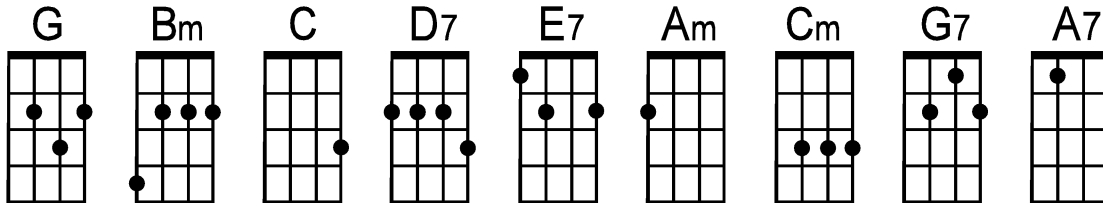

I'll Remember You (key of G)

by Kuiokalani (Kui) Lee (1964)

Intro: G . . . | Bm . . . | C . . . | D7 . . . |

(sing b)

G . . . | Bm . . . | C . . . | D7 . . .
I'll re-mem-ber you----- Long af-ter this-----

G . . . | Bm . . . | C . . . | D7 . . .
I'll re-mem-ber you----- Your-- voice as soft-----

G . . . | E7 . . . |
As a warm----- summer breeze-----

Am . . . | Cm . . . | Am . . . |
Your sweet laughter-- mornings after-- ever after--

D . . . | G . . . |
I'll-- re-mem-ber you-----

Chorus: G7 . . . | C . . . | A7 . . . | D . . . | D7
To your arms-- some-day----- I'll re-turn to stay----- Till then

G . . . | Bm . . . | C . . . | D7 . . .
I will re-mem-ber too----- E--very bright star--

G . . . | E7 . . . |
We made wishes-- u--pon-----

Am . . . | Cm . . . | Am . . . |
Love me always-- promise always-- Oo-o--oo--oo--

D . . . | G . . . |
Oo You'll re-mem-ber too-----

Chorus: G7 . . . | C . . . | A7 . . . | D . . . | D7 (hold)
To your arms-- some-day----- I'll re-turn to stay----- Till then-----