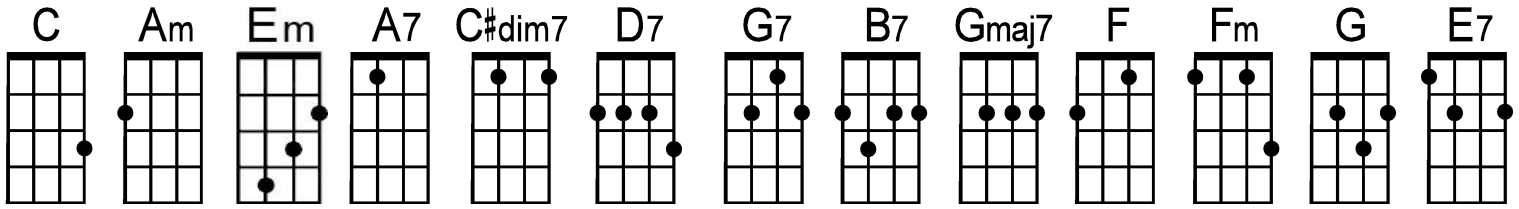

I'll See You in My Dreams (key of C)

by Isham Jones and Gus Kahn (1924)

Intro: C . Am . | Em . Am . | C . Am . | Em . Am . |

(sing e)

C . Am . | Em . Am . | A7 | C#dim7 . A7 . |

Tho' the days are long— twi- light sings a song—

D7 | F . G7 . | C . Am . | Em . Am . |

Of the hap-pi-ness that used to be—

B7 | | | Em |

Soon my eyes will close— soon I'll find re—pose—

A7 | G . D7 . | G . . Gmaj7\ | G7 . .

And in dreams you're al—ways near to me—

Chorus: . | F | Dm | Fm | |
I'll see— you— in— my— dreams—

C | B7 | Am | |

Hold— you— in— my— dreams—

A7 | | | |

Some— one— took you— out of— my arms—

D7 | | G . . Gmaj7\ | G7 |

Still— I— feel— the thrill— of your charms—

F | Dm | Fm | |

Lips— that— once— were— mine—

C | B7 | Am | |

Ten— der— eyes— that shine—

A7 | | E7 | Am

They— will— light— my way— to— night—

. | F | Fm | C\ | |

I'll see— you— in— my— dreams (riff: E-0---1---2---3-2-1---0---)