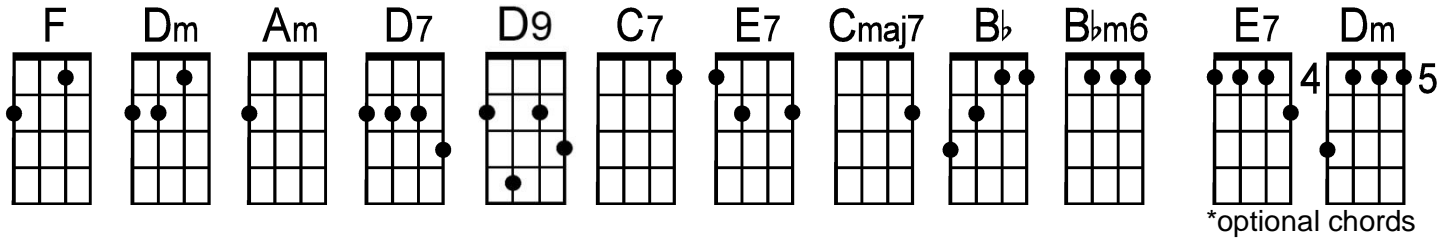

I'll See You in My Dreams

by Isham Jones and Gus Kahn (1924)

*optional chords

Intro: F . Dm . | Am . Dm . | F . Dm . | Am . Dm . |

(sing a)

F . Dm . | Am . Dm . | D7 . . . | D9 . D7 . |

Tho' the days are long— twi- light sings a song—

And in dreams you're al—ways near to me—

Chorus: . | Bb . . . | . . . | Bbm6 . . . | . . . |

I'll see— you— in— my— dreams—

F . . . | E7* . . . | Dm* . . . | . . . |

hold— you— in— my— dreams—

D7 . . . | . . . | . . . | . . . |

Ten— der— eyes— that shine—

D7 . . . | . . . | A7 . . . | Dm . . .

They— will— light— my way— to— night—

. | Bb . . . | Bbm6 . . . | F\ . . . | . . . |

I'll see— you— in— my— dreams (riff: A-0---1---2---3-2-1---0---)

Instrumental: Bb . . . | . . . | Bbm6 . . . | . . . |

F . . . | E7* . . . | Dm* . . . | . . . |

D7 . . . | . . . | . . . | . . . |

G7 . . . | . . . | C . . Cmaj7\ | C7 . . . |

Bb . . . | | Bbm6 . . . | |
 Lips-- that-- once-- were-- mine-----
 F | E7* | Dm* | |
 Ten--der-- eyes----- that shine-----
 D7 | | A7 | Dm
 They-- will-- light-- my way----- to--night--
 . | Bb | Bbm6 | F | Dm | Am . Dm . |
 I'll see-- you-- in-- my-- dreams-----
 F . Dm . | Am . Dm . |