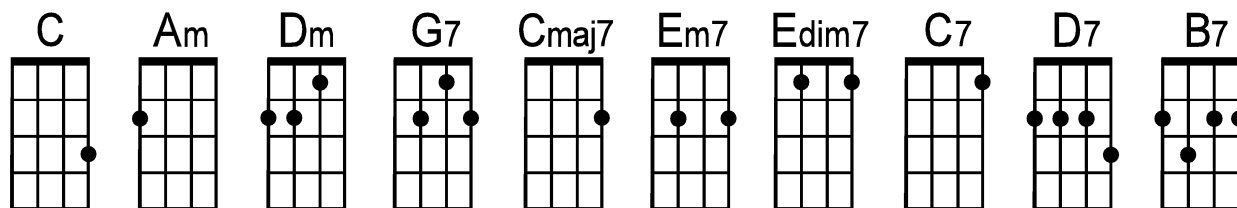

I'm in the Mood for Love

by Jimmy McHugh and Dorothy Fields (1935)

(sing e)

C . . . Am . . . | Dm . . . | G7 | CMaj7\ C . . . |
 I'm— in the mood— for love— Simply— be-cause— you're near me—
 Em7 Edim7 | Dm | G7 | C . G7 . |
 Fun—ny but when you're near me— I'm— in the mood— for love—

C . . . Am . . . | Dm | G7 | CMaj7\ C . . . |
 Hea-ven is in— your eyes— Bright— as the stars— we're un—der—
 Em7 Edim7 | Dm | G7 | C . C7 . |
 Oh— is there a—ny won-der— I'm— in the mood— for love—

Bridge: Dm . . . G7 . . . | C | Dm . . . G7 . . . | C |
 Why stop to think— of whe-ther— This little dream— might fade—
 D7 | Em7 | B7\ --- Dm\ --- | Dm\ --- G7\ --- |
 We've put our hearts— to-ge—ther— Now we are one I'm not a-fraid—

C . . . Am . . . | Dm | G7 | CMaj7\ C . . . |
 If— there are clouds— a-bove— If— it should rain— we'll let it—
 Em7 Edim7 | Dm | G7 | C . G7 . |
 But for to-night for—get it— I'm— in the mood— for love—

Instrumental: C . . Am . . | Dm | G7 | CMaj7\ C . . . |
 Em7 . . . Edim7 | Dm | G7 | C . C7 . |

Bridge: Dm . . . G7 . . . | C | Dm . . . G7 . . . | C |
 Why stop to think— of whe-ther— This little dream— might fade—
 D7 | Em7 | B7\ --- Dm\ --- | Dm\ --- G7\ -hold- |
 We've put our hearts— to-ge—ther— Now we are one I'm not a-fraid—