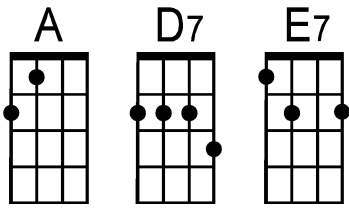

Johnny B. Goode (key of A)

by Chuck Berry (1955)

(To play in original key of Bb, capo up one fret.)

Intro: A | -- -- -- | A | -- -- -- | A | -- -- -- | A | -- -- -- | D7 . . . | |

A . . . | | E7 . . . | | A . . . | E7 . .

(sing d e)

A
Deep down in Louisi-ana close to New Or— leans

Way back up in the woods a-mong the ever— greens

D7
There stood a log cabin made of earth and— wood

A
Where lived a country boy named Johnny B. Goode

D7 | A | -- -- -- | A | E7 | -- -- -- |

Go Johnny go, go \ \ \ \ Go Johnny go, go \ \ \ \

D7 | A | E7

Johnny B. Goode

A
He used to carry his gui-tar in a gun-ny-- sack

Go sit be-neath the tree by the rail-road-- track

D7
Oh, the engin-eers would see him sittin' in the-- shade

A
Strummin' with the rhythm that the dri-vers-- made

E7
People passin' by, they would stop and-- say

A
"Oh my, but that little country boy could play"