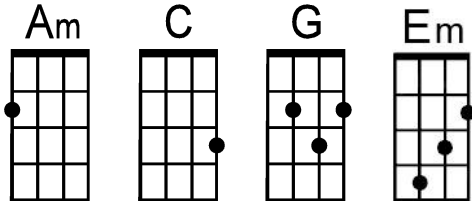

Jolene (Key of Am)

by Dolly Parton

(Original in key of C#m. Capo 4 frets)

Intro: Am . . . | | |

Chorus: | Am . . . C . . . | G . . . | Am
Jo-lene, Jo-lene, Jo-lene, Jo-le—e—ene—
| G | Am |
I'm begging of you please don't take my man—
| Am . . . C . . . | G . . . | Am
Jo-lene, Jo-lene, Jo-lene, Jo-le—e—ene—
G Em | Am |
Please don't take him just be-cause you can—

| Am . . . C . . . | G . . . Am . . .
Your beauty is be-yond com-pare with flaming locks of auburn hair
| G . . . Em . . . | Am |
With ivory skin and eyes of emerald green—
| Am . . . C . . . | G . . . Am . . .
Your smile is like a breath of spring, your voice is soft like summer rain
| G . . . Em . . . | Am |
and I can not com-pete with you, Jo-lene—

| Am . . . C . . . | G . . . Am . . .
He talks a-bout you in his sleep. There's nothing I can do to keep
| G . . . Em . . . | Am |
From crying when he calls your name, Jo-lene—

| Am . . . C . . . | G . . . Am . . .
And I can easily under-stand how you could easily take my man
| G . . . Em . . . | Am |
But you don't know what he means to me, Jo-lene—

Chorus: | Am . C . | G . | Am
Jo-lene, Jo-lene, Jo-lene, Jo-le—e—ene——

| G | Am |
I'm begging of you please don't take my man——

| Am . C . | G . | Am
Jo-lene, Jo-lene, Jo-lene, Jo-le—e—ene——

G . Em . | Am |
Please don't take him even though you can——